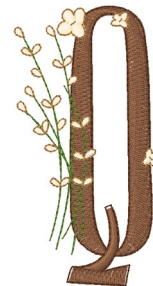

Name: Pink Flowers Q

SKU: WD02-Font15_Q

Brand: Windmill Designs

Unique Colors: 13 (5 color Stops)

Unique Colors

	Color Name (Color Code)	Manufacturer - Type
	Super White (1001) [No Color Selected]	madeira - rayon
	Dusty Lilac (1263) [No Color Selected]	madeira - rayon
	Crocus (286)	Exquisite - Polyester 1000m

Complete Color Sequence

#		Color Name (Color Code)	Manufacturer - Type
1		Super White (1001) [No Color Selected]	madeira - rayon
2		Super White (1001) [No Color Selected]	madeira - rayon
3		Crocus (286)	Exquisite - Polyester 1000m