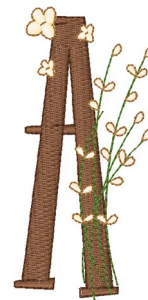

Name: Pink Flowers A

SKU: WD02-Font15_A

Brand: Windmill Designs

Unique Colors: 13 (5 color Stops)

Unique Colors

	Color Name (Color Code)	Manufacturer - Type
	Super White (1001) [No Color Selected]	madeira - rayon
	Dusty Lilac (1263) [No Color Selected]	madeira - rayon
	Crocus (286)	Exquisite - Polyester 1000m

Complete Color Sequence

#		Color Name (Color Code)	Manufacturer - Type
1		Super White (1001) [No Color Selected]	madeira - rayon
2		Super White (1001) [No Color Selected]	madeira - rayon
3		Crocus (286)	Exquisite - Polyester 1000m