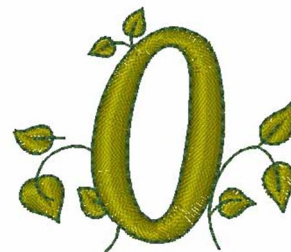

Name: Leafy Vine O Machine Embroidery Design

SKU: WD02-Font14_O

Brand: Windmill Designs

Unique Colors: 13 (2 color Stops)

Unique Colors

	Color Name (Color Code)	Manufacturer - Type
	Super White (1001) [No Color Selected]	madeira - rayon
	Dusty Lilac (1263) [No Color Selected]	madeira - rayon
	Crocus (286)	Exquisite - Polyester 1000m

Complete Color Sequence

#		Color Name (Color Code)	Manufacturer - Type
1		Super White (1001) [No Color Selected]	madeira - rayon
2		Super White (1001) [No Color Selected]	madeira - rayon
3		Crocus (286)	Exquisite - Polyester 1000m