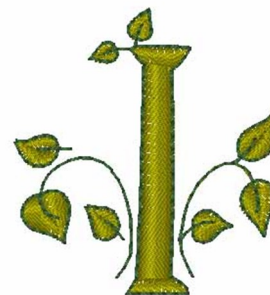

Name: Leafy Vine I Machine Embroidery Design

SKU: WD02-Font14_I

Brand: Windmill Designs

Unique Colors: 13 (2 color Stops)

Unique Colors

	Color Name (Color Code)	Manufacturer - Type
	Super White (1001) [No Color Selected]	madeira - rayon
	Dusty Lilac (1263) [No Color Selected]	madeira - rayon
	Crocus (286)	Exquisite - Polyester 1000m

Complete Color Sequence

#		Color Name (Color Code)	Manufacturer - Type
1		Super White (1001) [No Color Selected]	madeira - rayon
2		Super White (1001) [No Color Selected]	madeira - rayon
3		Crocus (286)	Exquisite - Polyester 1000m