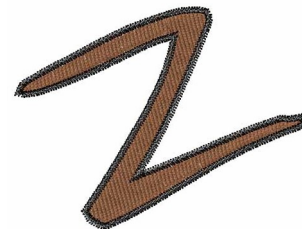

Name: Handwriting Z

SKU: WD02-Font13_Z

Brand: Windmill Designs

Unique Colors: 13 (2 color Stops)

Unique Colors

	Color Name (Color Code)	Manufacturer - Type
	Super White (1001) [No Color Selected]	madeira - rayon
	Dusty Lilac (1263) [No Color Selected]	madeira - rayon
	Crocus (286)	Exquisite - Polyester 1000m

Complete Color Sequence

#		Color Name (Color Code)	Manufacturer - Type
1		Super White (1001) [No Color Selected]	madeira - rayon
2		Super White (1001) [No Color Selected]	madeira - rayon
3		Crocus (286)	Exquisite - Polyester 1000m