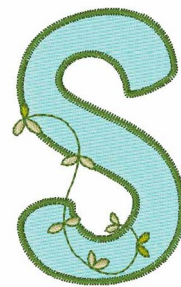

Name: Curvy Vine S

SKU: WD02-Font10_S

Brand: Windmill Designs

Unique Colors: 13 (5 color Stops)

Unique Colors

	Color Name (Color Code)	Manufacturer - Type
	Super White (1001) [No Color Selected]	madeira - rayon
	Dusty Lilac (1263) [No Color Selected]	madeira - rayon
	Crocus (286)	Exquisite - Polyester 1000m

Complete Color Sequence

#		Color Name (Color Code)	Manufacturer - Type
1		Super White (1001) [No Color Selected]	madeira - rayon
2		Super White (1001) [No Color Selected]	madeira - rayon
3		Crocus (286)	Exquisite - Polyester 1000m