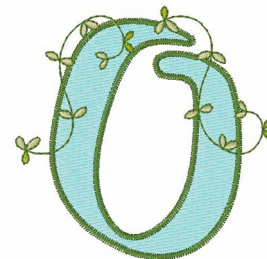

Name: Curvy Vine O

SKU: WD02-Font10_O

Brand: Windmill Designs

Unique Colors: 13 (5 color Stops)

Unique Colors

	Color Name (Color Code)	Manufacturer - Type
	Super White (1001) [No Color Selected]	madeira - rayon
	Dusty Lilac (1263) [No Color Selected]	madeira - rayon
	Crocus (286)	Exquisite - Polyester 1000m

Complete Color Sequence

#		Color Name (Color Code)	Manufacturer - Type
1		Super White (1001) [No Color Selected]	madeira - rayon
2		Super White (1001) [No Color Selected]	madeira - rayon
3		Crocus (286)	Exquisite - Polyester 1000m