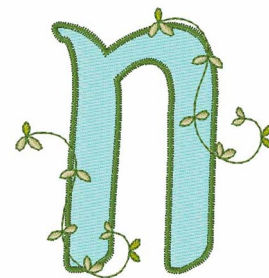

Name: Curvy Vine N

SKU: WD02-Font10_N

Brand: Windmill Designs

Unique Colors: 13 (5 color Stops)

Unique Colors

	Color Name (Color Code)	Manufacturer - Type
	Super White (1001) [No Color Selected]	madeira - rayon
	Dusty Lilac (1263) [No Color Selected]	madeira - rayon
	Crocus (286)	Exquisite - Polyester 1000m

Complete Color Sequence

#		Color Name (Color Code)	Manufacturer - Type
1		Super White (1001) [No Color Selected]	madeira - rayon
2		Super White (1001) [No Color Selected]	madeira - rayon
3		Crocus (286)	Exquisite - Polyester 1000m