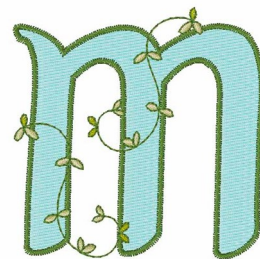

Name: Curvy Vine M

SKU: WD02-Font10_M

Brand: Windmill Designs

Unique Colors: 13 (5 color Stops)

Unique Colors

	Color Name (Color Code)	Manufacturer - Type
	Super White (1001) [No Color Selected]	madeira - rayon
	Dusty Lilac (1263) [No Color Selected]	madeira - rayon
	Crocus (286)	Exquisite - Polyester 1000m

Complete Color Sequence

#		Color Name (Color Code)	Manufacturer - Type
1		Super White (1001) [No Color Selected]	madeira - rayon
2		Super White (1001) [No Color Selected]	madeira - rayon
3		Crocus (286)	Exquisite - Polyester 1000m