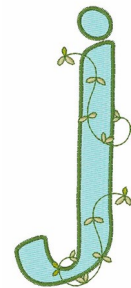

Name: Curvy Vine J

SKU: WD02-Font10_J

Brand: Windmill Designs

Unique Colors: 13 (5 color Stops)

Unique Colors

	Color Name (Color Code)	Manufacturer - Type
	Super White (1001) [No Color Selected]	madeira - rayon
	Dusty Lilac (1263) [No Color Selected]	madeira - rayon
	Crocus (286)	Exquisite - Polyester 1000m

Complete Color Sequence

#		Color Name (Color Code)	Manufacturer - Type
1		Super White (1001) [No Color Selected]	madeira - rayon
2		Super White (1001) [No Color Selected]	madeira - rayon
3		Crocus (286)	Exquisite - Polyester 1000m