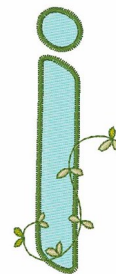

Name: Curvy Vine I

SKU: WD02-Font10_I

Brand: Windmill Designs

Unique Colors: 13 (5 color Stops)

Unique Colors

	Color Name (Color Code)	Manufacturer - Type
	Super White (1001) [No Color Selected]	madeira - rayon
	Dusty Lilac (1263) [No Color Selected]	madeira - rayon
	Crocus (286)	Exquisite - Polyester 1000m

Complete Color Sequence

#		Color Name (Color Code)	Manufacturer - Type
1		Super White (1001) [No Color Selected]	madeira - rayon
2		Super White (1001) [No Color Selected]	madeira - rayon
3		Crocus (286)	Exquisite - Polyester 1000m