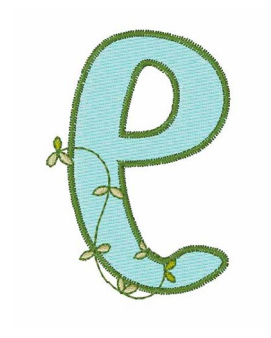

Name: Curvy Vine E

SKU: WD02-Font10_E

Brand: Windmill Designs

Unique Colors: 13 (5 color Stops)

Unique Colors

	Color Name (Color Code)	Manufacturer - Type
	Super White (1001) [No Color Selected]	madeira - rayon
	Dusty Lilac (1263) [No Color Selected]	madeira - rayon
	Crocus (286)	Exquisite - Polyester 1000m

Complete Color Sequence

#		Color Name (Color Code)	Manufacturer - Type
1		Super White (1001) [No Color Selected]	madeira - rayon
2		Super White (1001) [No Color Selected]	madeira - rayon
3		Crocus (286)	Exquisite - Polyester 1000m