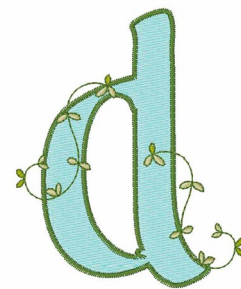

Name: Curvy Vine D

SKU: WD02-Font10_D

Brand: Windmill Designs

Unique Colors: 13 (5 color Stops)

Unique Colors

	Color Name (Color Code)	Manufacturer - Type
	Super White (1001) [No Color Selected]	madeira - rayon
	Dusty Lilac (1263) [No Color Selected]	madeira - rayon
	Crocus (286)	Exquisite - Polyester 1000m

Complete Color Sequence

#		Color Name (Color Code)	Manufacturer - Type
1		Super White (1001) [No Color Selected]	madeira - rayon
2		Super White (1001) [No Color Selected]	madeira - rayon
3		Crocus (286)	Exquisite - Polyester 1000m