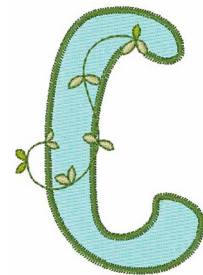

Name: Curvy Vine C

SKU: WD02-Font10_C

Brand: Windmill Designs

Unique Colors: 13 (5 color Stops)

Unique Colors

| | Color Name (Color Code) | Manufacturer - Type |
|--|--|-----------------------------|
|  | Super White (1001) [No Color Selected] | madeira - rayon |
|  | Dusty Lilac (1263) [No Color Selected] | madeira - rayon |
|  | Crocus (286) | Exquisite - Polyester 1000m |

Complete Color Sequence

| # | | Color Name (Color Code) | Manufacturer - Type |
|---|---|--|--------------------------------|
| 1 |  | Super White (1001) [No Color Selected] | madeira - rayon |
| 2 |  | Super White (1001) [No Color Selected] | madeira - rayon |
| 3 |  | Crocus (286) | Exquisite - Polyester 1000m |