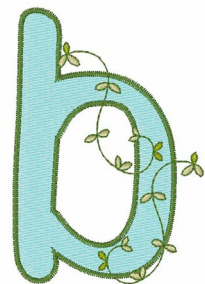

Name: Curvy Vine B

SKU: WD02-Font10_B

Brand: Windmill Designs

Unique Colors: 13 (5 color Stops)

Unique Colors

	Color Name (Color Code)	Manufacturer - Type
	Super White (1001) [No Color Selected]	madeira - rayon
	Dusty Lilac (1263) [No Color Selected]	madeira - rayon
	Crocus (286)	Exquisite - Polyester 1000m

Complete Color Sequence

#		Color Name (Color Code)	Manufacturer - Type
1		Super White (1001) [No Color Selected]	madeira - rayon
2		Super White (1001) [No Color Selected]	madeira - rayon
3		Crocus (286)	Exquisite - Polyester 1000m