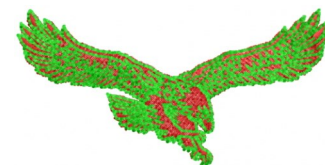

Name: Flying Eagle Machine Embroidery Design

SKU: DS01-Flying_Eagle

Brand: DataStitch

Unique Colors: 13 (3 color Stops)

Unique Colors

	Color Name (Color Code)	Manufacturer - Type
	Super White (1001) [No Color Selected]	madeira - rayon
	Dusty Lilac (1263) [No Color Selected]	madeira - rayon
	Crocus (286)	Exquisite - Polyester 1000m

Complete Color Sequence

#		Color Name (Color Code)	Manufacturer - Type
1		Super White (1001) [No Color Selected]	madeira - rayon
2		Super White (1001) [No Color Selected]	madeira - rayon
3		Crocus (286)	Exquisite - Polyester 1000m