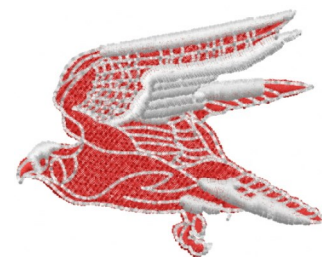

Name: Flying Bird Machine Embroidery Design

SKU: DS01-Flying_Bird_Two_2

Brand: DataStitch

Unique Colors: 13 (2 color Stops)

Unique Colors

	Color Name (Color Code)	Manufacturer - Type
	Super White (1001) [No Color Selected]	madeira - rayon
	Dusty Lilac (1263) [No Color Selected]	madeira - rayon
	Crocus (286)	Exquisite - Polyester 1000m