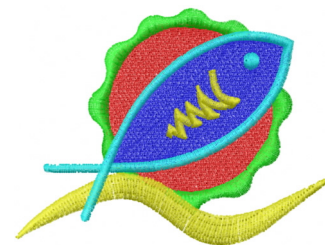

Name: Fish Machine Embroidery Design

SKU: DS01-Fish_Sun_Surf

Brand: DataStitch

Unique Colors: 13 (5 color Stops)

Unique Colors

	Color Name (Color Code)	Manufacturer - Type
	Super White (1001) [No Color Selected]	madeira - rayon
	Dusty Lilac (1263) [No Color Selected]	madeira - rayon
	Crocus (286)	Exquisite - Polyester 1000m

Complete Color Sequence

#		Color Name (Color Code)	Manufacturer - Type
1		Super White (1001) [No Color Selected]	madeira - rayon
2		Super White (1001) [No Color Selected]	madeira - rayon
3		Crocus (286)	Exquisite - Polyester 1000m