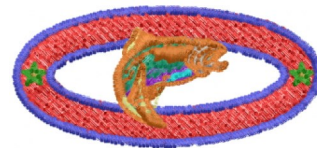

Name: Fish Logo Machine Embroidery Design

SKU: DS01-Fish_Logo

Brand: DataStitch

Unique Colors: 13 (10 color Stops)

Unique Colors

| | Color Name (Color Code) | Manufacturer - Type |
|--|--|-----------------------------|
|  | Super White (1001) [No Color Selected] | madeira - rayon |
|  | Dusty Lilac (1263) [No Color Selected] | madeira - rayon |
|  | Crocus (286) | Exquisite - Polyester 1000m |

Complete Color Sequence

| # | | Color Name (Color Code) | Manufacturer - Type |
|---|--|--|--------------------------------|
| 1 | | Super White (1001) [No Color Selected] | madeira - rayon |
| 2 | | Super White (1001) [No Color Selected] | madeira - rayon |
| 3 | | Crocus (286) | Exquisite - Polyester 1000m |