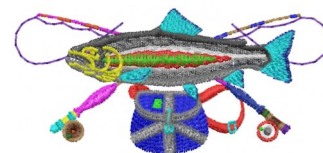

Name: Fish Gear Machine Embroidery Design

SKU: DS01-Fish_Gear

Brand: DataStitch

Unique Colors: 13 (42 color Stops)

Unique Colors

	Color Name (Color Code)	Manufacturer - Type
	Super White (1001) [No Color Selected]	madeira - rayon
	Dusty Lilac (1263) [No Color Selected]	madeira - rayon
	Crocus (286)	Exquisite - Polyester 1000m

Complete Color Sequence

#		Color Name (Color Code)	Manufacturer - Type
1		Super White (1001) [No Color Selected]	madeira - rayon
2		Super White (1001) [No Color Selected]	madeira - rayon
3		Crocus (286)	Exquisite - Polyester 1000m