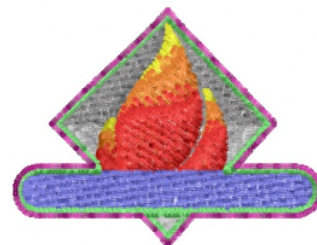

**Name:** Fire Emblem Machine Embroidery Design

**SKU:** DS01-Fire\_Emblem

**Brand:** DataStitch

**Unique Colors:** 13 (8 color Stops)

## Unique Colors

	<b>Color Name (Color Code)</b>	<b>Manufacturer - Type</b>
	Super White (1001) [No Color Selected]	madeira - rayon
	Dusty Lilac (1263) [No Color Selected]	madeira - rayon
	Crocus (286)	Exquisite - Polyester 1000m

# Complete Color Sequence

#		Color Name (Color Code)	Manufacturer - Type
1		Super White (1001) [No Color Selected]	madeira - rayon
2		Super White (1001) [No Color Selected]	madeira - rayon
3		Crocus (286)	Exquisite - Polyester 1000m