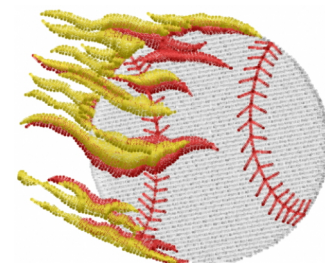

Name: Fire Baseball 1 Machine Embroidery Design

SKU: DS01-Fire_Baseball_1

Brand: DataStitch

Unique Colors: 13 (3 color Stops)

Unique Colors

	Color Name (Color Code)	Manufacturer - Type
	Super White (1001) [No Color Selected]	madeira - rayon
	Dusty Lilac (1263) [No Color Selected]	madeira - rayon
	Crocus (286)	Exquisite - Polyester 1000m

Complete Color Sequence

#		Color Name (Color Code)	Manufacturer - Type
1		Super White (1001) [No Color Selected]	madeira - rayon
2		Super White (1001) [No Color Selected]	madeira - rayon
3		Crocus (286)	Exquisite - Polyester 1000m