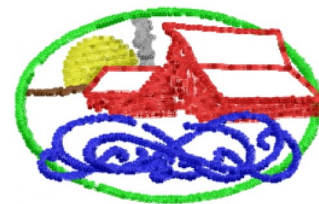

Name: Farm Emblem Machine Embroidery Design

SKU: DS01-Farm_Emblem

Brand: DataStitch

Unique Colors: 13 (7 color Stops)

Unique Colors

	Color Name (Color Code)	Manufacturer - Type
	Super White (1001) [No Color Selected]	madeira - rayon
	Dusty Lilac (1263) [No Color Selected]	madeira - rayon
	Crocus (286)	Exquisite - Polyester 1000m

Complete Color Sequence

#		Color Name (Color Code)	Manufacturer - Type
1		Super White (1001) [No Color Selected]	madeira - rayon
2		Super White (1001) [No Color Selected]	madeira - rayon
3		Crocus (286)	Exquisite - Polyester 1000m