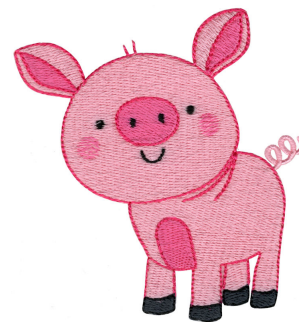

Name: FarmAnimalsToo10 Machine Embroidery Design

SKU: BC01-FarmAnimalsToo10

Brand: BunnyCup Embroidery

Unique Colors: 13 (7 color Stops)

Unique Colors

	Color Name (Color Code)	Manufacturer - Type
	Super White (1001) [No Color Selected]	madeira - rayon
	Dusty Lilac (1263) [No Color Selected]	madeira - rayon
	Crocus (286)	Exquisite - Polyester 1000m