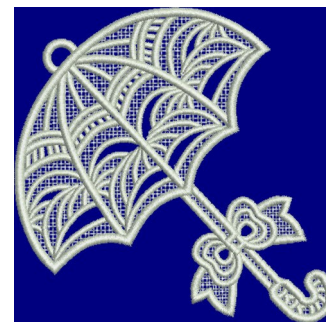

Name: FSL White Umbrella Machine Embroidery Design

SKU: DW01-FSLUM03

Brand: Design Whiz

Unique Colors: 13 (1 color Stops)

Unique Colors

	Color Name (Color Code)	Manufacturer - Type
	Super White (1001) [No Color Selected]	madeira - rayon
	Dusty Lilac (1263) [No Color Selected]	madeira - rayon
	Crocus (286)	Exquisite - Polyester 1000m

Complete Color Sequence

#		Color Name (Color Code)	Manufacturer - Type
1		Super White (1001) [No Color Selected]	madeira - rayon
2		Super White (1001) [No Color Selected]	madeira - rayon
3		Crocus (286)	Exquisite - Polyester 1000m