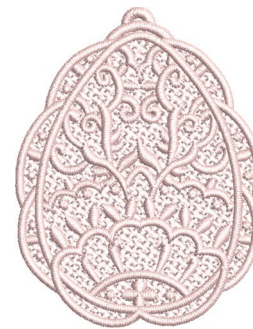

Name: Easter FSL Egg Machine Embroidery Design

SKU: PW01-FSLEG07

Brand: Pat Williams

Unique Colors: 13 (1 color Stops)

Unique Colors

	Color Name (Color Code)	Manufacturer - Type
	Super White (1001) [No Color Selected]	madeira - rayon
	Dusty Lilac (1263) [No Color Selected]	madeira - rayon
	Crocus (286)	Exquisite - Polyester 1000m

Complete Color Sequence

#		Color Name (Color Code)	Manufacturer - Type
1		Super White (1001) [No Color Selected]	madeira - rayon
2		Super White (1001) [No Color Selected]	madeira - rayon
3		Crocus (286)	Exquisite - Polyester 1000m