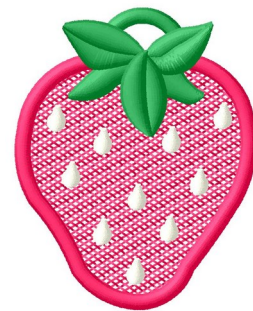

Name: Strawberry Machine Embroidery Design

SKU: GSD01-FSLE629

Brand: Grand Slam Designs

Unique Colors: 13 (3 color Stops)

Unique Colors

	Color Name (Color Code)	Manufacturer - Type
	Super White (1001) [No Color Selected]	madeira - rayon
	Dusty Lilac (1263) [No Color Selected]	madeira - rayon
	Crocus (286)	Exquisite - Polyester 1000m

Complete Color Sequence

#		Color Name (Color Code)	Manufacturer - Type
1		Super White (1001) [No Color Selected]	madeira - rayon
2		Super White (1001) [No Color Selected]	madeira - rayon
3		Crocus (286)	Exquisite - Polyester 1000m