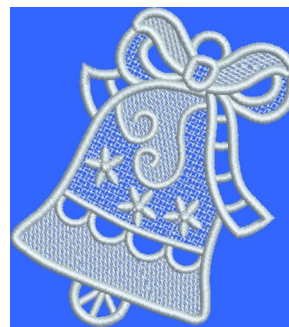

Name: FSL White Stars Bell Machine
Embroidery Design

SKU: DW01-FSLBE02

Brand: Design Whiz

Unique Colors: 13 (1 color Stops)

Unique Colors

	Color Name (Color Code)	Manufacturer - Type
	Super White (1001) [No Color Selected]	madeira - rayon
	Dusty Lilac (1263) [No Color Selected]	madeira - rayon
	Crocus (286)	Exquisite - Polyester 1000m