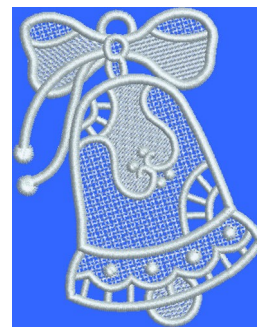

**Name:** FSL White Bow Bell Machine Embroidery Design

**SKU:** DW01-FSLBE01

**Brand:** Design Whiz

**Unique Colors:** 13 (1 color Stops)