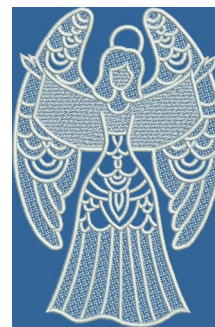

Name: FSL Singing Angel Machine Embroidery Design

SKU: DW01-FSLAG05

Brand: Design Whiz

Unique Colors: 13 (1 color Stops)

Unique Colors

	Color Name (Color Code)	Manufacturer - Type
	Super White (1001) [No Color Selected]	madeira - rayon
	Dusty Lilac (1263) [No Color Selected]	madeira - rayon
	Crocus (286)	Exquisite - Polyester 1000m