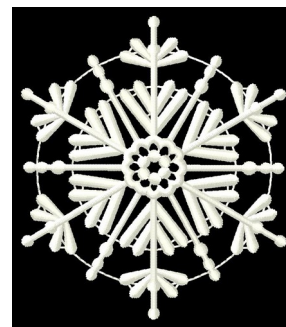

**Name:** Hexagon Snowflake

**SKU:** GSD01-FSL693

**Brand:** Grand Slam Designs

**Unique Colors:** 13 (1 color Stops)

## Unique Colors

	<b>Color Name (Color Code)</b>	<b>Manufacturer - Type</b>
	Super White (1001) [No Color Selected]	madeira - rayon
	Dusty Lilac (1263) [No Color Selected]	madeira - rayon
	Crocus (286)	Exquisite - Polyester 1000m