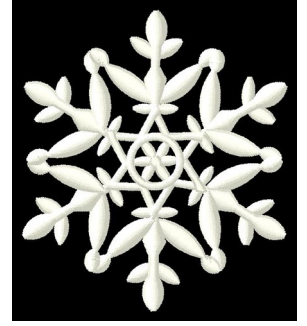

Name: Lace Snowflake

SKU: GSD01-FSL689

Brand: Grand Slam Designs

Unique Colors: 13 (1 color Stops)

Unique Colors

	Color Name (Color Code)	Manufacturer - Type
	Super White (1001) [No Color Selected]	madeira - rayon
	Dusty Lilac (1263) [No Color Selected]	madeira - rayon
	Crocus (286)	Exquisite - Polyester 1000m

Complete Color Sequence

#		Color Name (Color Code)	Manufacturer - Type
1		Super White (1001) [No Color Selected]	madeira - rayon
2		Super White (1001) [No Color Selected]	madeira - rayon
3		Crocus (286)	Exquisite - Polyester 1000m