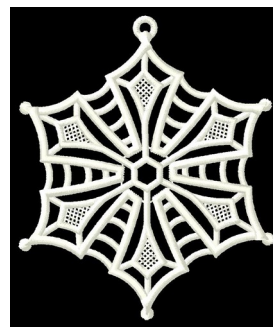

Name: Holiday Snowflake

SKU: GSD01-FSL683

Brand: Grand Slam Designs

Unique Colors: 13 (1 color Stops)

Unique Colors

	Color Name (Color Code)	Manufacturer - Type
	Super White (1001) [No Color Selected]	madeira - rayon
	Dusty Lilac (1263) [No Color Selected]	madeira - rayon
	Crocus (286)	Exquisite - Polyester 1000m

Complete Color Sequence

#		Color Name (Color Code)	Manufacturer - Type
1		Super White (1001) [No Color Selected]	madeira - rayon
2		Super White (1001) [No Color Selected]	madeira - rayon
3		Crocus (286)	Exquisite - Polyester 1000m