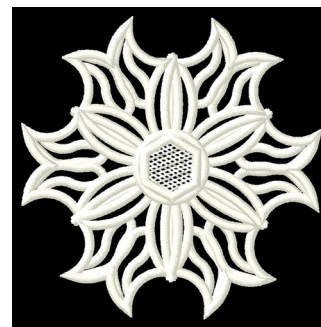

Name: Floral Snowflake

SKU: GSD01-FSL677

Brand: Grand Slam Designs

Unique Colors: 13 (1 color Stops)

Unique Colors

	Color Name (Color Code)	Manufacturer - Type
	Super White (1001) [No Color Selected]	madeira - rayon
	Dusty Lilac (1263) [No Color Selected]	madeira - rayon
	Crocus (286)	Exquisite - Polyester 1000m

Complete Color Sequence

#		Color Name (Color Code)	Manufacturer - Type
1		Super White (1001) [No Color Selected]	madeira - rayon
2		Super White (1001) [No Color Selected]	madeira - rayon
3		Crocus (286)	Exquisite - Polyester 1000m