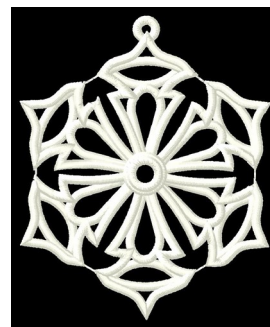

Name: Snowflake Ornament Machine
Embroidery Design

SKU: GSD01-FSL675

Brand: Grand Slam Designs

Unique Colors: 13 (1 color Stops)

Unique Colors

	Color Name (Color Code)	Manufacturer - Type
	Super White (1001) [No Color Selected]	madeira - rayon
	Dusty Lilac (1263) [No Color Selected]	madeira - rayon
	Crocus (286)	Exquisite - Polyester 1000m

Complete Color Sequence

#		Color Name (Color Code)	Manufacturer - Type
1		Super White (1001) [No Color Selected]	madeira - rayon
2		Super White (1001) [No Color Selected]	madeira - rayon
3		Crocus (286)	Exquisite - Polyester 1000m