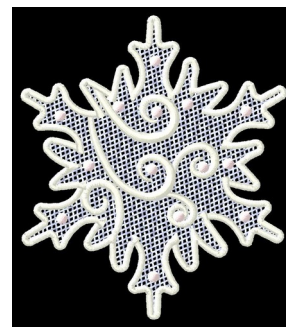

Name: Swirly Snowflake Machine Embroidery Design

SKU: GSD01-FSL669

Brand: Grand Slam Designs

Unique Colors: 13 (2 color Stops)

Unique Colors

	Color Name (Color Code)	Manufacturer - Type
	Super White (1001) [No Color Selected]	madeira - rayon
	Dusty Lilac (1263) [No Color Selected]	madeira - rayon
	Crocus (286)	Exquisite - Polyester 1000m

Complete Color Sequence

#		Color Name (Color Code)	Manufacturer - Type
1		Super White (1001) [No Color Selected]	madeira - rayon
2		Super White (1001) [No Color Selected]	madeira - rayon
3		Crocus (286)	Exquisite - Polyester 1000m