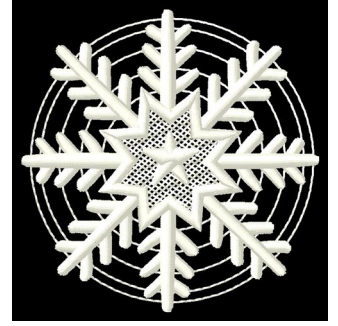

Name: Star Snowflake

SKU: GSD01-FSL661

Brand: Grand Slam Designs

Unique Colors: 13 (1 color Stops)

Unique Colors

	Color Name (Color Code)	Manufacturer - Type
	Super White (1001) [No Color Selected]	madeira - rayon
	Dusty Lilac (1263) [No Color Selected]	madeira - rayon
	Crocus (286)	Exquisite - Polyester 1000m

Complete Color Sequence

#		Color Name (Color Code)	Manufacturer - Type
1		Super White (1001) [No Color Selected]	madeira - rayon
2		Super White (1001) [No Color Selected]	madeira - rayon
3		Crocus (286)	Exquisite - Polyester 1000m