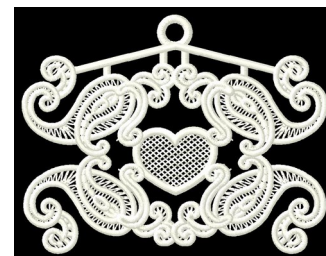

Name: Paisley Heart Ornament Machine
Embroidery Design

SKU: GSD01-FSL643

Brand: Grand Slam Designs

Unique Colors: 13 (1 color Stops)

Unique Colors

	Color Name (Color Code)	Manufacturer - Type
	Super White (1001) [No Color Selected]	madeira - rayon
	Dusty Lilac (1263) [No Color Selected]	madeira - rayon
	Crocus (286)	Exquisite - Polyester 1000m

Complete Color Sequence

#		Color Name (Color Code)	Manufacturer - Type
1		Super White (1001) [No Color Selected]	madeira - rayon
2		Super White (1001) [No Color Selected]	madeira - rayon
3		Crocus (286)	Exquisite - Polyester 1000m