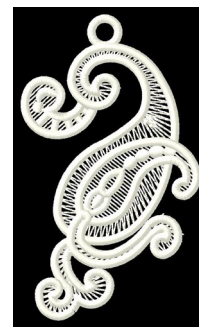

Name: Paisley Ornament Machine Embroidery Design

SKU: GSD01-FSL641

Brand: Grand Slam Designs

Unique Colors: 13 (1 color Stops)

Unique Colors

	Color Name (Color Code)	Manufacturer - Type
	Super White (1001) [No Color Selected]	madeira - rayon
	Dusty Lilac (1263) [No Color Selected]	madeira - rayon
	Crocus (286)	Exquisite - Polyester 1000m

Complete Color Sequence

#		Color Name (Color Code)	Manufacturer - Type
1		Super White (1001) [No Color Selected]	madeira - rayon
2		Super White (1001) [No Color Selected]	madeira - rayon
3		Crocus (286)	Exquisite - Polyester 1000m