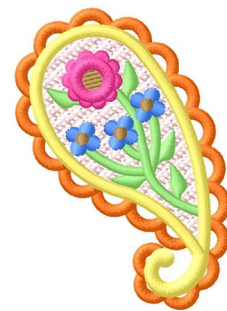

Name: Paisley Flower

SKU: GSD01-FSL637

Brand: Grand Slam Designs

Unique Colors: 13 (7 color Stops)

Unique Colors

	Color Name (Color Code)	Manufacturer - Type
	Super White (1001) [No Color Selected]	madeira - rayon
	Dusty Lilac (1263) [No Color Selected]	madeira - rayon
	Crocus (286)	Exquisite - Polyester 1000m

Complete Color Sequence

#		Color Name (Color Code)	Manufacturer - Type
1		Super White (1001) [No Color Selected]	madeira - rayon
2		Super White (1001) [No Color Selected]	madeira - rayon
3		Crocus (286)	Exquisite - Polyester 1000m