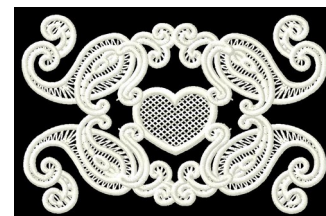

**Name:** Paisley Heart

**SKU:** GSD01-FSL635

**Brand:** Grand Slam Designs

**Unique Colors:** 13 (1 color Stops)

## Unique Colors

|  | <b>Color Name (Color Code)</b>         | <b>Manufacturer - Type</b>  |
|--|--|-----------------------------|
|  | Super White (1001) [No Color Selected] | madeira - rayon             |
|  | Dusty Lilac (1263) [No Color Selected] | madeira - rayon             |
|  | Crocus (286)                           | Exquisite - Polyester 1000m |

# Complete Color Sequence

| # |  | Color Name (Color Code)                | Manufacturer - Type            |
|---|--|--|--------------------------------|
| 1 |  | Super White (1001) [No Color Selected] | madeira - rayon                |
| 2 |  | Super White (1001) [No Color Selected] | madeira - rayon                |
| 3 |  | Crocus (286)                           | Exquisite - Polyester<br>1000m |