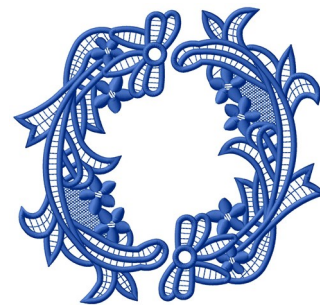

Name: Blue Lace Frame Machine Embroidery Design

SKU: GSD01-FSL630

Brand: Grand Slam Designs

Unique Colors: 13 (1 color Stops)

Unique Colors

	Color Name (Color Code)	Manufacturer - Type
	Super White (1001) [No Color Selected]	madeira - rayon
	Dusty Lilac (1263) [No Color Selected]	madeira - rayon
	Crocus (286)	Exquisite - Polyester 1000m

Complete Color Sequence

#		Color Name (Color Code)	Manufacturer - Type
1		Super White (1001) [No Color Selected]	madeira - rayon
2		Super White (1001) [No Color Selected]	madeira - rayon
3		Crocus (286)	Exquisite - Polyester 1000m