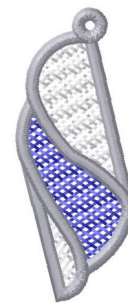

**Name:** Hanging Ornament Machine Embroidery Design

**SKU:** GSD01-FSL616SR

**Brand:** Grand Slam Designs

**Unique Colors:** 13 (3 color Stops)

## Unique Colors

	<b>Color Name (Color Code)</b>	<b>Manufacturer - Type</b>
	Super White (1001) [No Color Selected]	madeira - rayon
	Dusty Lilac (1263) [No Color Selected]	madeira - rayon
	Crocus (286)	Exquisite - Polyester 1000m

# Complete Color Sequence

#		Color Name (Color Code)	Manufacturer - Type
1		Super White (1001) [No Color Selected]	madeira - rayon
2		Super White (1001) [No Color Selected]	madeira - rayon
3		Crocus (286)	Exquisite - Polyester 1000m