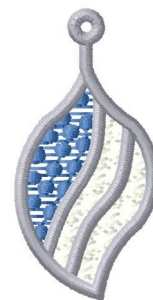

**Name:** Teardrop Ornament

**SKU:** GSD01-FSL612S

**Brand:** Grand Slam Designs

**Unique Colors:** 13 (3 color Stops)

## Unique Colors

	<b>Color Name (Color Code)</b>	<b>Manufacturer - Type</b>
	Super White (1001) [No Color Selected]	madeira - rayon
	Dusty Lilac (1263) [No Color Selected]	madeira - rayon
	Crocus (286)	Exquisite - Polyester 1000m

# Complete Color Sequence

#		Color Name (Color Code)	Manufacturer - Type
1		Super White (1001) [No Color Selected]	madeira - rayon
2		Super White (1001) [No Color Selected]	madeira - rayon
3		Crocus (286)	Exquisite - Polyester 1000m