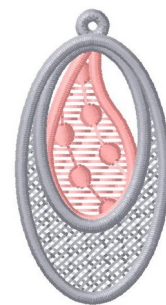

Name: Teardrop & Oval Ornament

SKU: GSD01-FSL611SR

Brand: Grand Slam Designs

Unique Colors: 13 (2 color Stops)

Unique Colors

	Color Name (Color Code)	Manufacturer - Type
	Super White (1001) [No Color Selected]	madeira - rayon
	Dusty Lilac (1263) [No Color Selected]	madeira - rayon
	Crocus (286)	Exquisite - Polyester 1000m

Complete Color Sequence

#		Color Name (Color Code)	Manufacturer - Type
1		Super White (1001) [No Color Selected]	madeira - rayon
2		Super White (1001) [No Color Selected]	madeira - rayon
3		Crocus (286)	Exquisite - Polyester 1000m