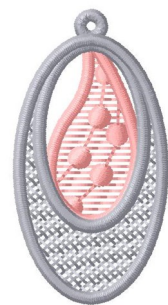

Name: Teardrop & Oval Ornament Machine
Embroidery Design

SKU: GSD01-FSL611S

Brand: Grand Slam Designs

Unique Colors: 13 (2 color Stops)

Unique Colors

	Color Name (Color Code)	Manufacturer - Type
	Super White (1001) [No Color Selected]	madeira - rayon
	Dusty Lilac (1263) [No Color Selected]	madeira - rayon
	Crocus (286)	Exquisite - Polyester 1000m

Complete Color Sequence

#		Color Name (Color Code)	Manufacturer - Type
1		Super White (1001) [No Color Selected]	madeira - rayon
2		Super White (1001) [No Color Selected]	madeira - rayon
3		Crocus (286)	Exquisite - Polyester 1000m