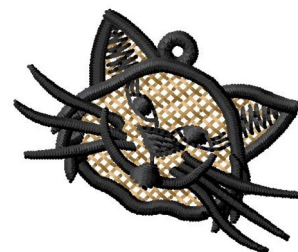

Name: Kitty Head Ornament Machine
Embroidery Design

SKU: GSD01-FSL596S

Brand: Grand Slam Designs

Unique Colors: 13 (4 color Stops)

Unique Colors

	Color Name (Color Code)	Manufacturer - Type
	Super White (1001) [No Color Selected]	madeira - rayon
	Dusty Lilac (1263) [No Color Selected]	madeira - rayon
	Crocus (286)	Exquisite - Polyester 1000m

Complete Color Sequence

#		Color Name (Color Code)	Manufacturer - Type
1		Super White (1001) [No Color Selected]	madeira - rayon
2		Super White (1001) [No Color Selected]	madeira - rayon
3		Crocus (286)	Exquisite - Polyester 1000m