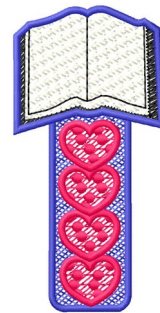

Name: Book Hearts Machine Embroidery Design

SKU: GSD01-FSL565R

Brand: Grand Slam Designs

Unique Colors: 13 (5 color Stops)

Unique Colors

	Color Name (Color Code)	Manufacturer - Type
	Super White (1001) [No Color Selected]	madeira - rayon
	Dusty Lilac (1263) [No Color Selected]	madeira - rayon
	Crocus (286)	Exquisite - Polyester 1000m

Complete Color Sequence

#		Color Name (Color Code)	Manufacturer - Type
1		Super White (1001) [No Color Selected]	madeira - rayon
2		Super White (1001) [No Color Selected]	madeira - rayon
3		Crocus (286)	Exquisite - Polyester 1000m