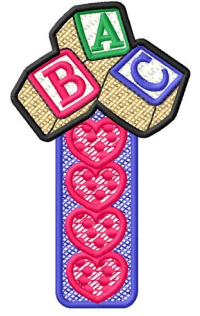

Name: ABC Block Hearts

SKU: GSD01-FSL563R

Brand: Grand Slam Designs

Unique Colors: 13 (8 color Stops)

Unique Colors

	Color Name (Color Code)	Manufacturer - Type
	Super White (1001) [No Color Selected]	madeira - rayon
	Dusty Lilac (1263) [No Color Selected]	madeira - rayon
	Crocus (286)	Exquisite - Polyester 1000m

Complete Color Sequence

#		Color Name (Color Code)	Manufacturer - Type
1		Super White (1001) [No Color Selected]	madeira - rayon
2		Super White (1001) [No Color Selected]	madeira - rayon
3		Crocus (286)	Exquisite - Polyester 1000m