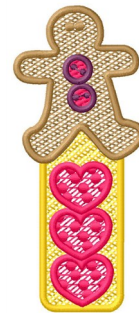

Name: Gingerbread Hearts Machine Embroidery Design

SKU: GSD01-FSL552R

Brand: Grand Slam Designs

Unique Colors: 13 (5 color Stops)

Unique Colors

	Color Name (Color Code)	Manufacturer - Type
	Super White (1001) [No Color Selected]	madeira - rayon
	Dusty Lilac (1263) [No Color Selected]	madeira - rayon
	Crocus (286)	Exquisite - Polyester 1000m

Complete Color Sequence

#		Color Name (Color Code)	Manufacturer - Type
1		Super White (1001) [No Color Selected]	madeira - rayon
2		Super White (1001) [No Color Selected]	madeira - rayon
3		Crocus (286)	Exquisite - Polyester 1000m